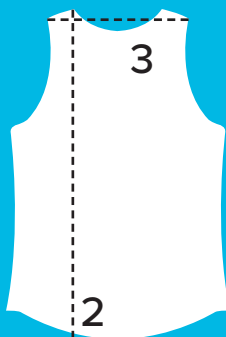

b

Mens Sizing (cm)		XS	S	M	L	XL	XXL
1	½ Chest	46	48.5	51	53.5	56	58.5
2	Total Length	68.5	70.5	72.5	74.5	76.5	78.5
3	Shoulder	30.5	32	33.5	35	36.5	38
4	Collar Depth	9	9	9	10	10	10

Front

Back

Ladies Sizing (cm)		XS	S	M	L	XL	XXL
1	½ Chest	41	43.5	46	48.5	51	53.5
2	Total Length	65.5	67.5	69.5	71.5	73.5	75.5
3	Shoulder	29	30.5	32	33.5	35	36.5
4	Collar Depth	8.5	8.5	8.5	9	9	9

Front

Back